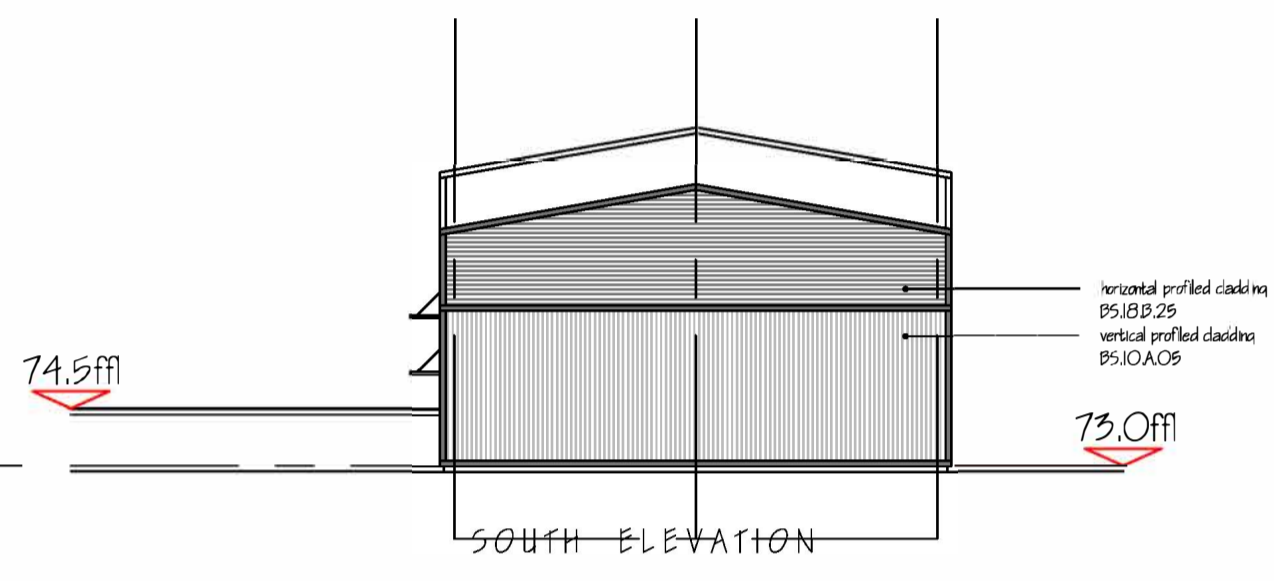

GROUND FLOOR PLAN