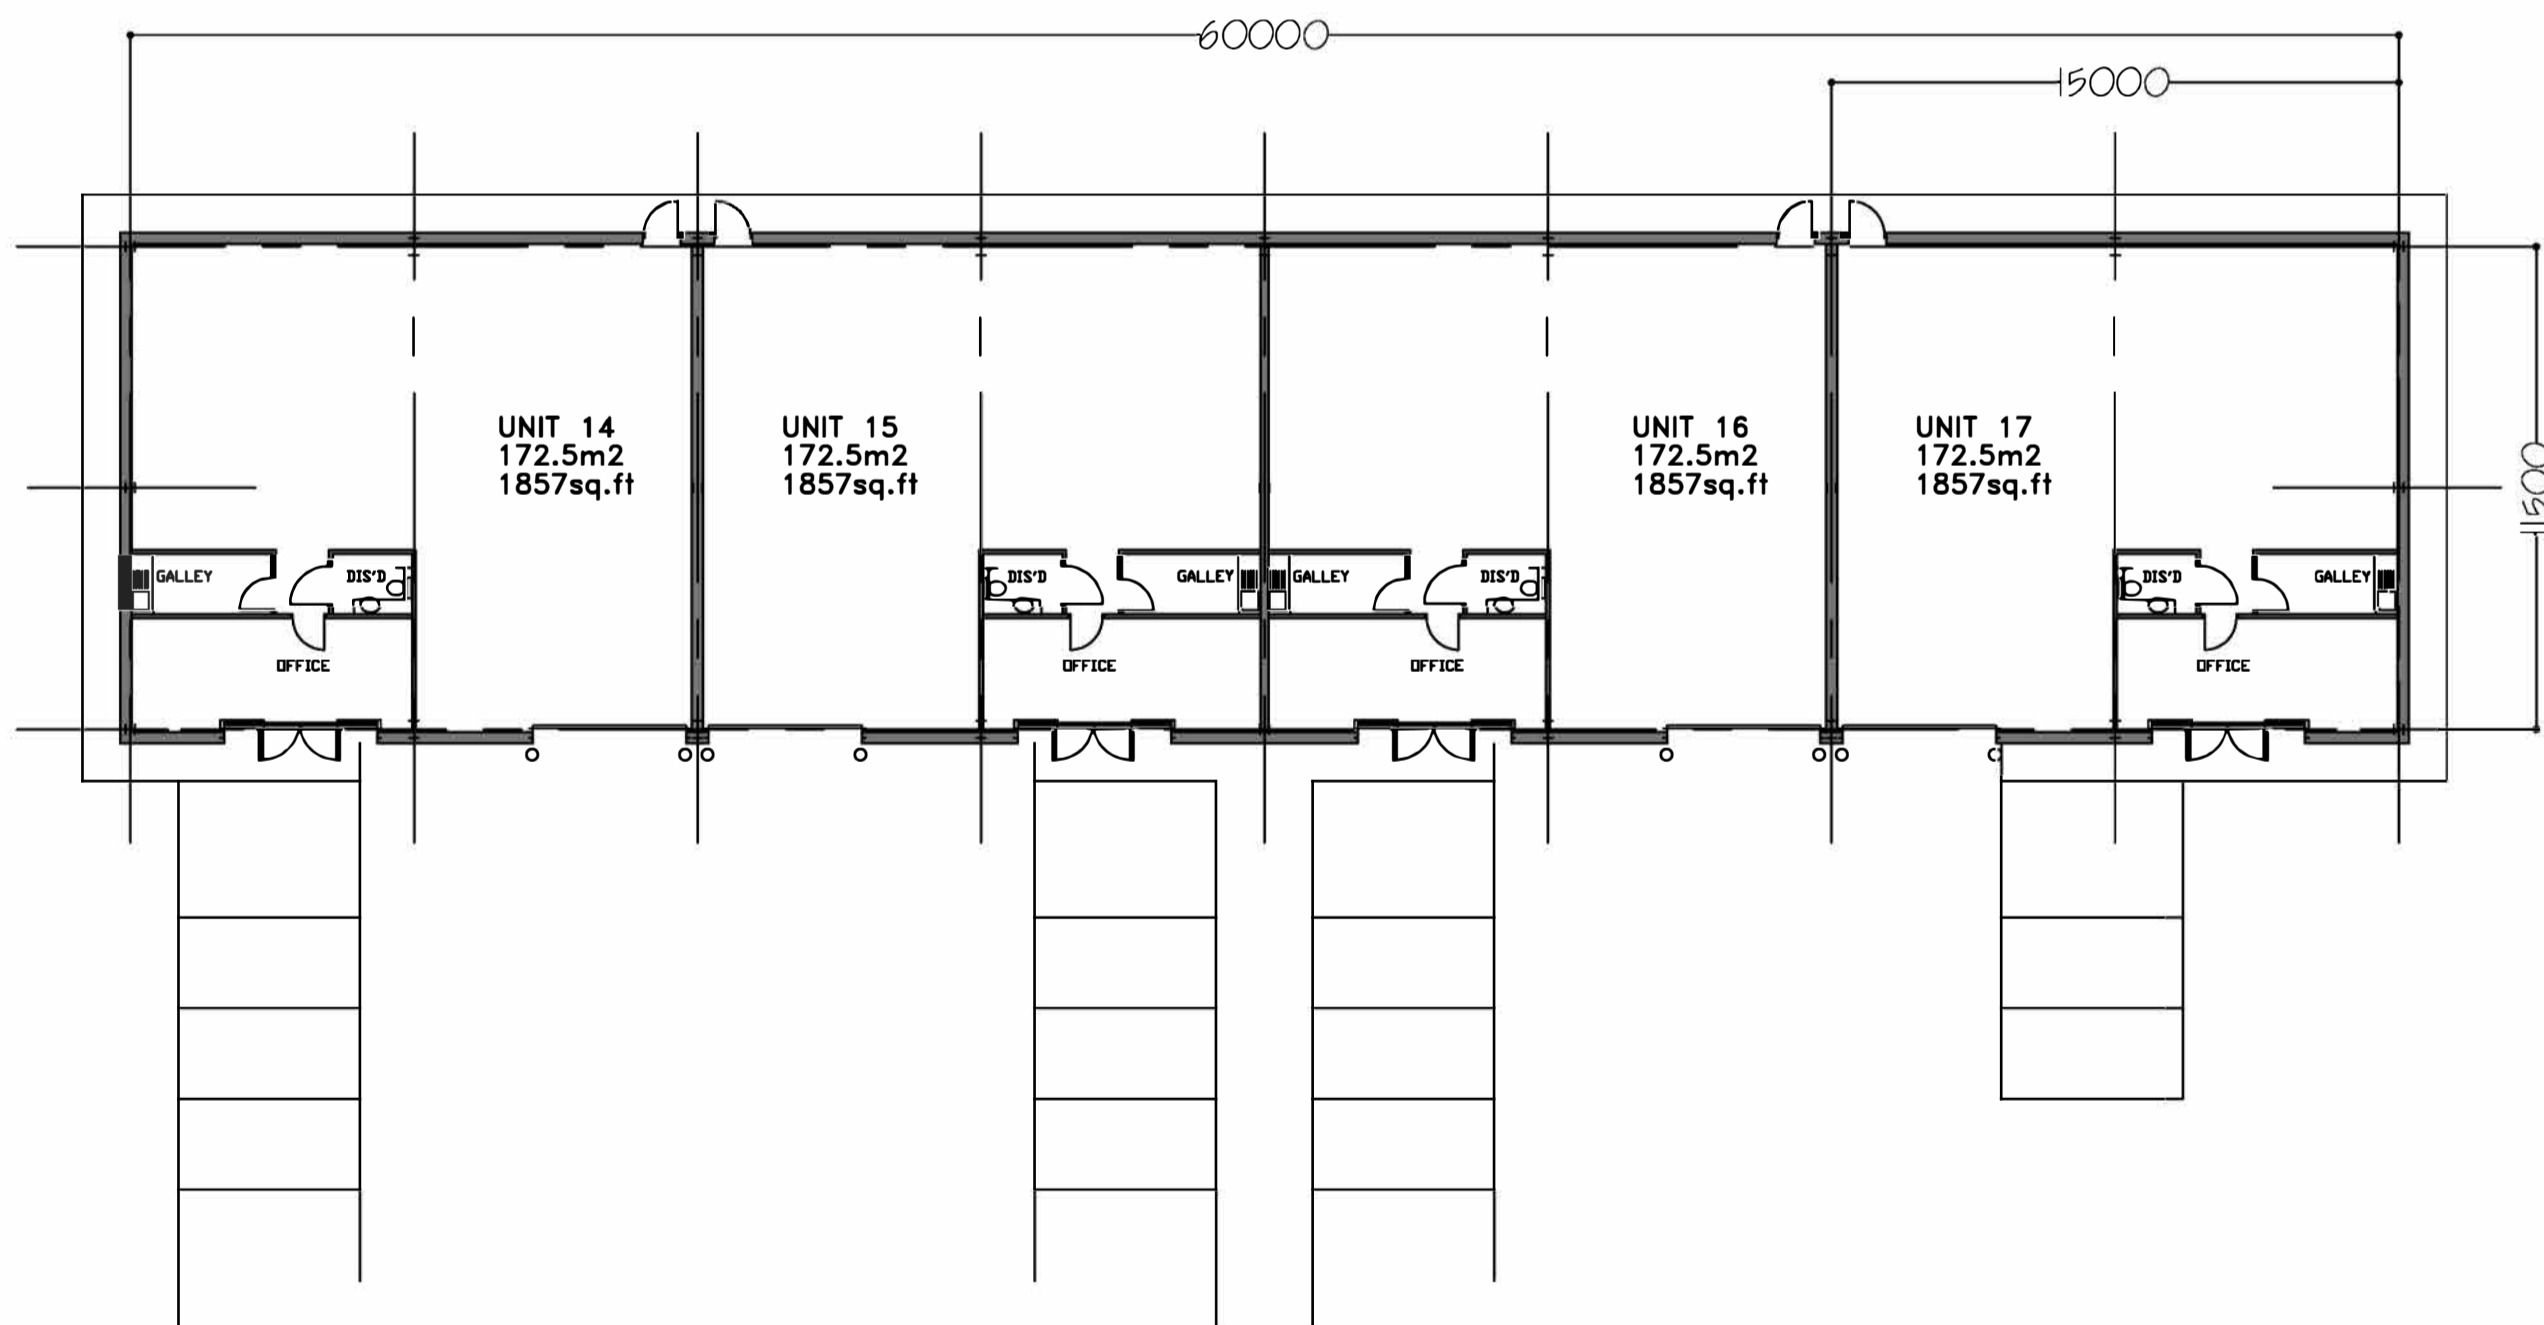

GROUND FLOOR PLAN